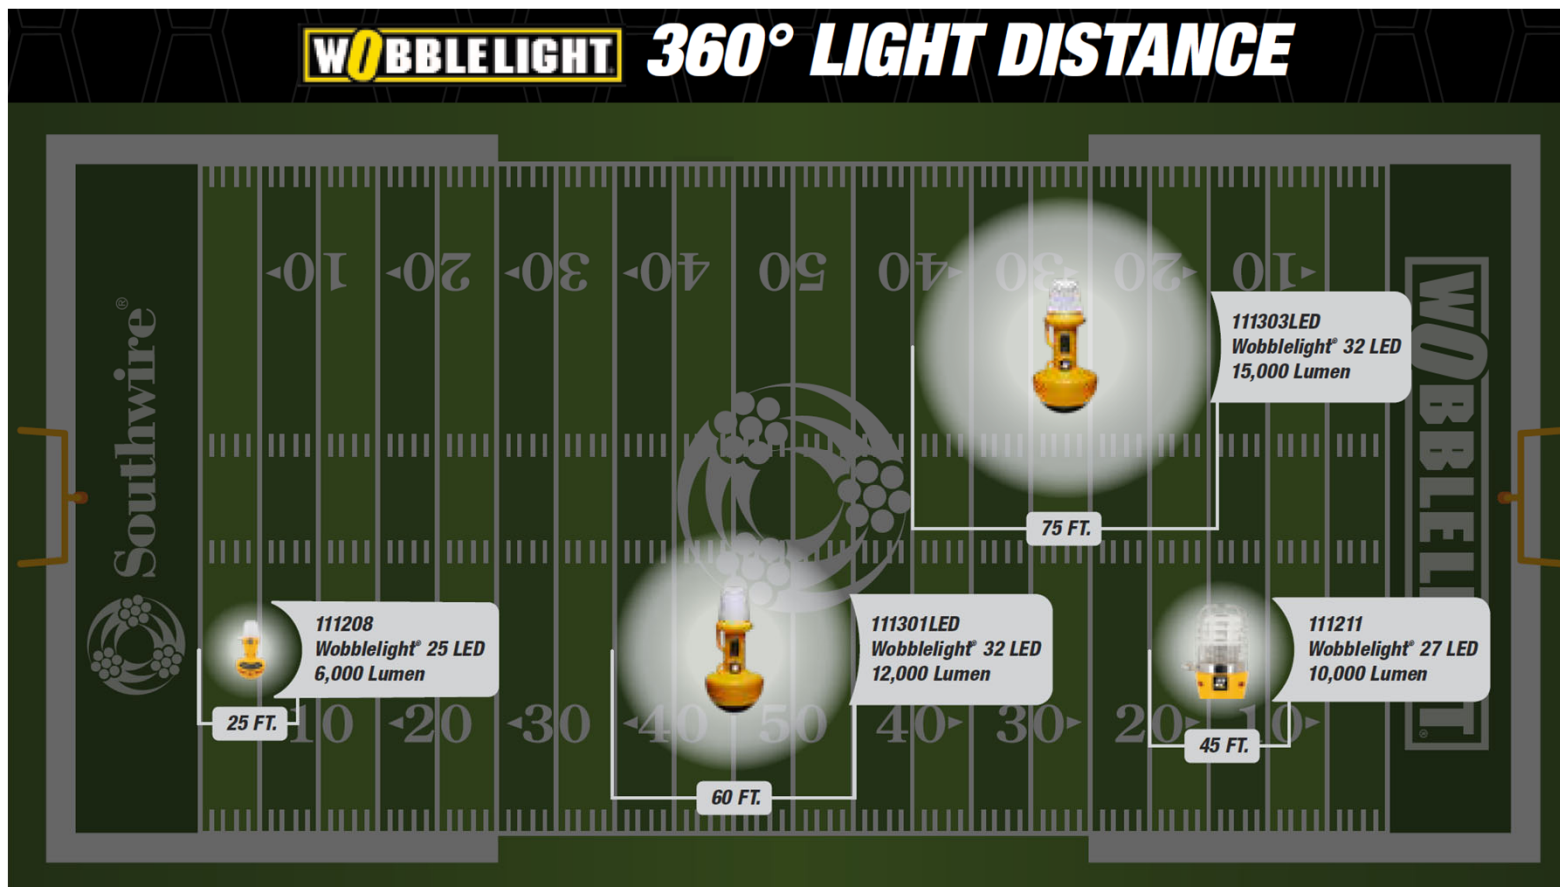

Full line – top quality LED, strings, area, and Cart Lights