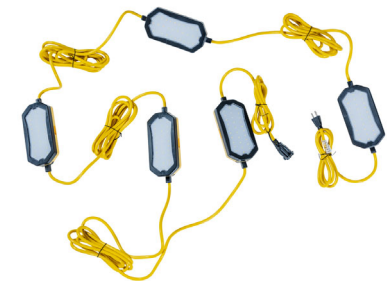

### 18/3 LED STRING LIGHTS

- Each LED head delivers 1200 lumens
- Includes hanging clip for quick hanging
- NEMA 5-15R daisy chain receptacle
- 6,000 | 12,000 lumens total

- Patented – 700 lumen down and 100 lumen up light
- IP65 – Protected from dust and water ingress
- No bulbs to lose / -3 year warranty

- Each LED head delivers 2200 lumens
- 2000 Lumens Downward / 200 Lumens Upward
- 4-Way Mounting Loop
- NEMA 5-15R Daisy Chain Receptacle
- Rugged IP65 Rated Plastic Housings
- Heavy Duty 16/3 Cord

### 16/3 LED STRING LIGHTS

- Each LED head delivers 2500 lumens
- Includes hanging clip for quick hanging
- NEMA 5-15R daisy chain receptacle
- 12,500 | 25,000 lumens total
- Protective Steel Cage

**CALL FOR PRICING!!**